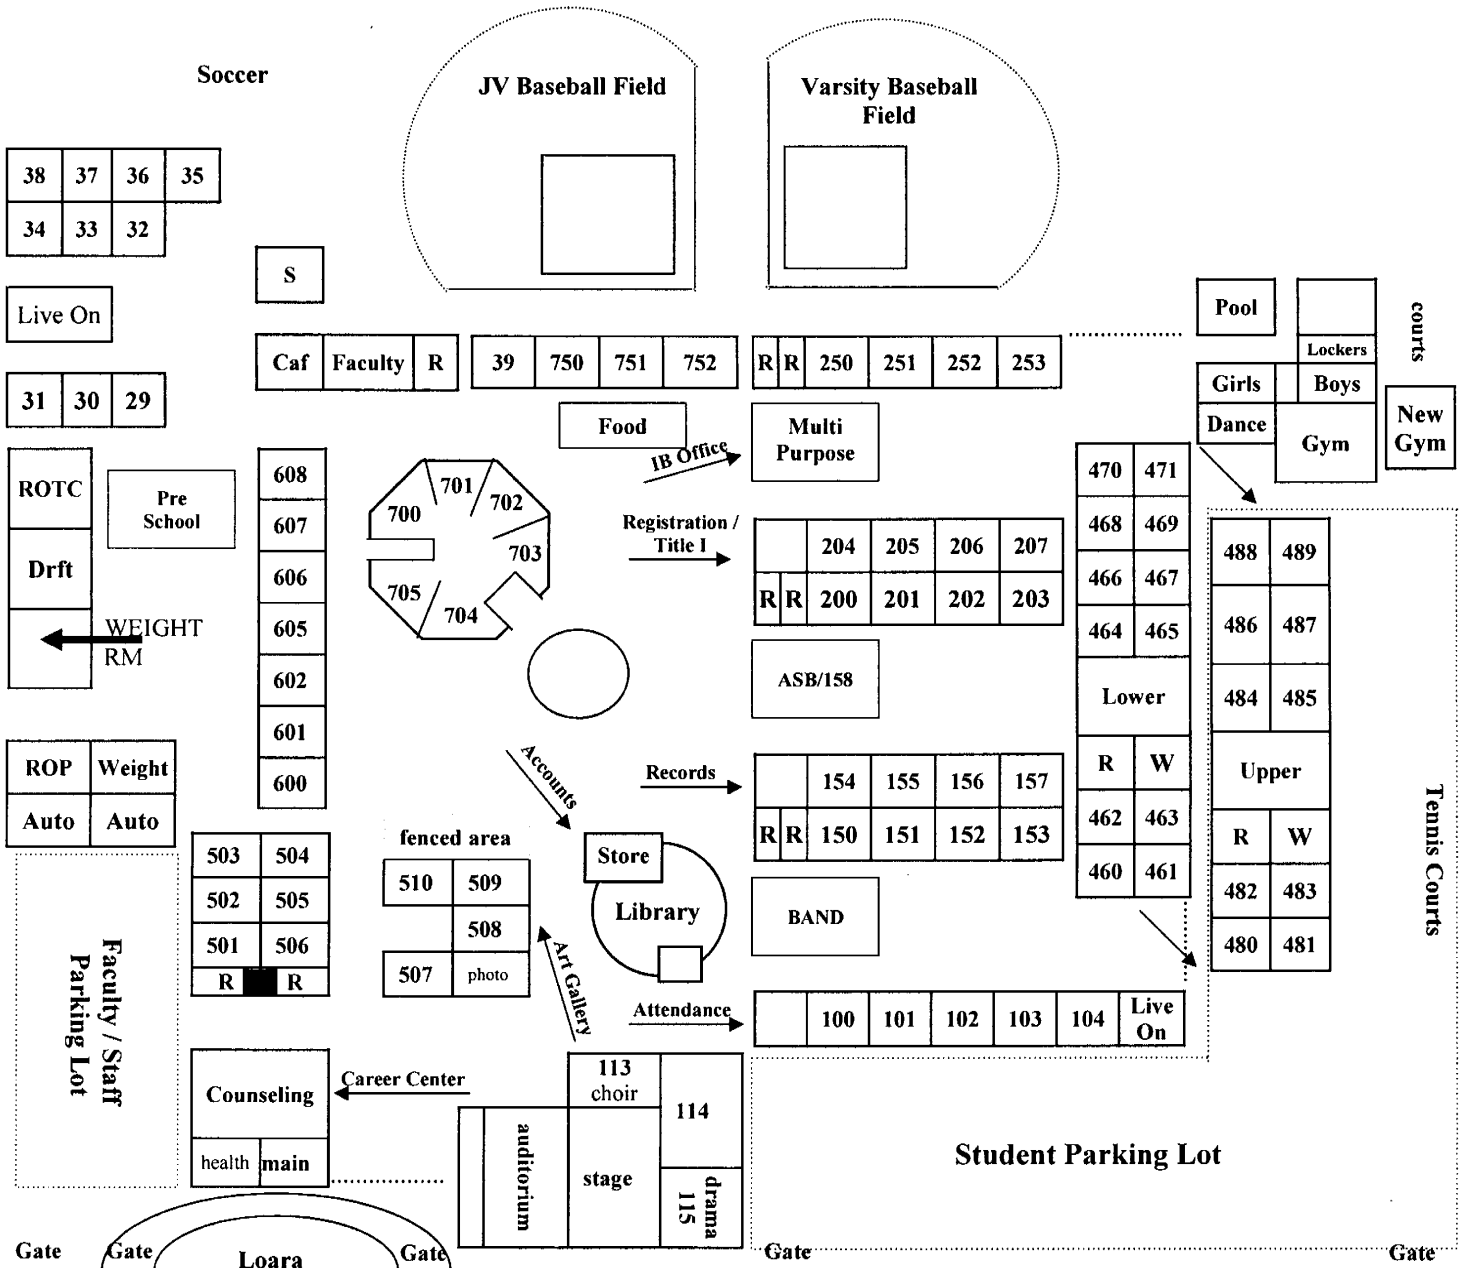

Loara High School

Equipment

1765 W. Cerritos Ave. Anaheim Ca 92804

Last updated/printed on 9/2/2008

10/09