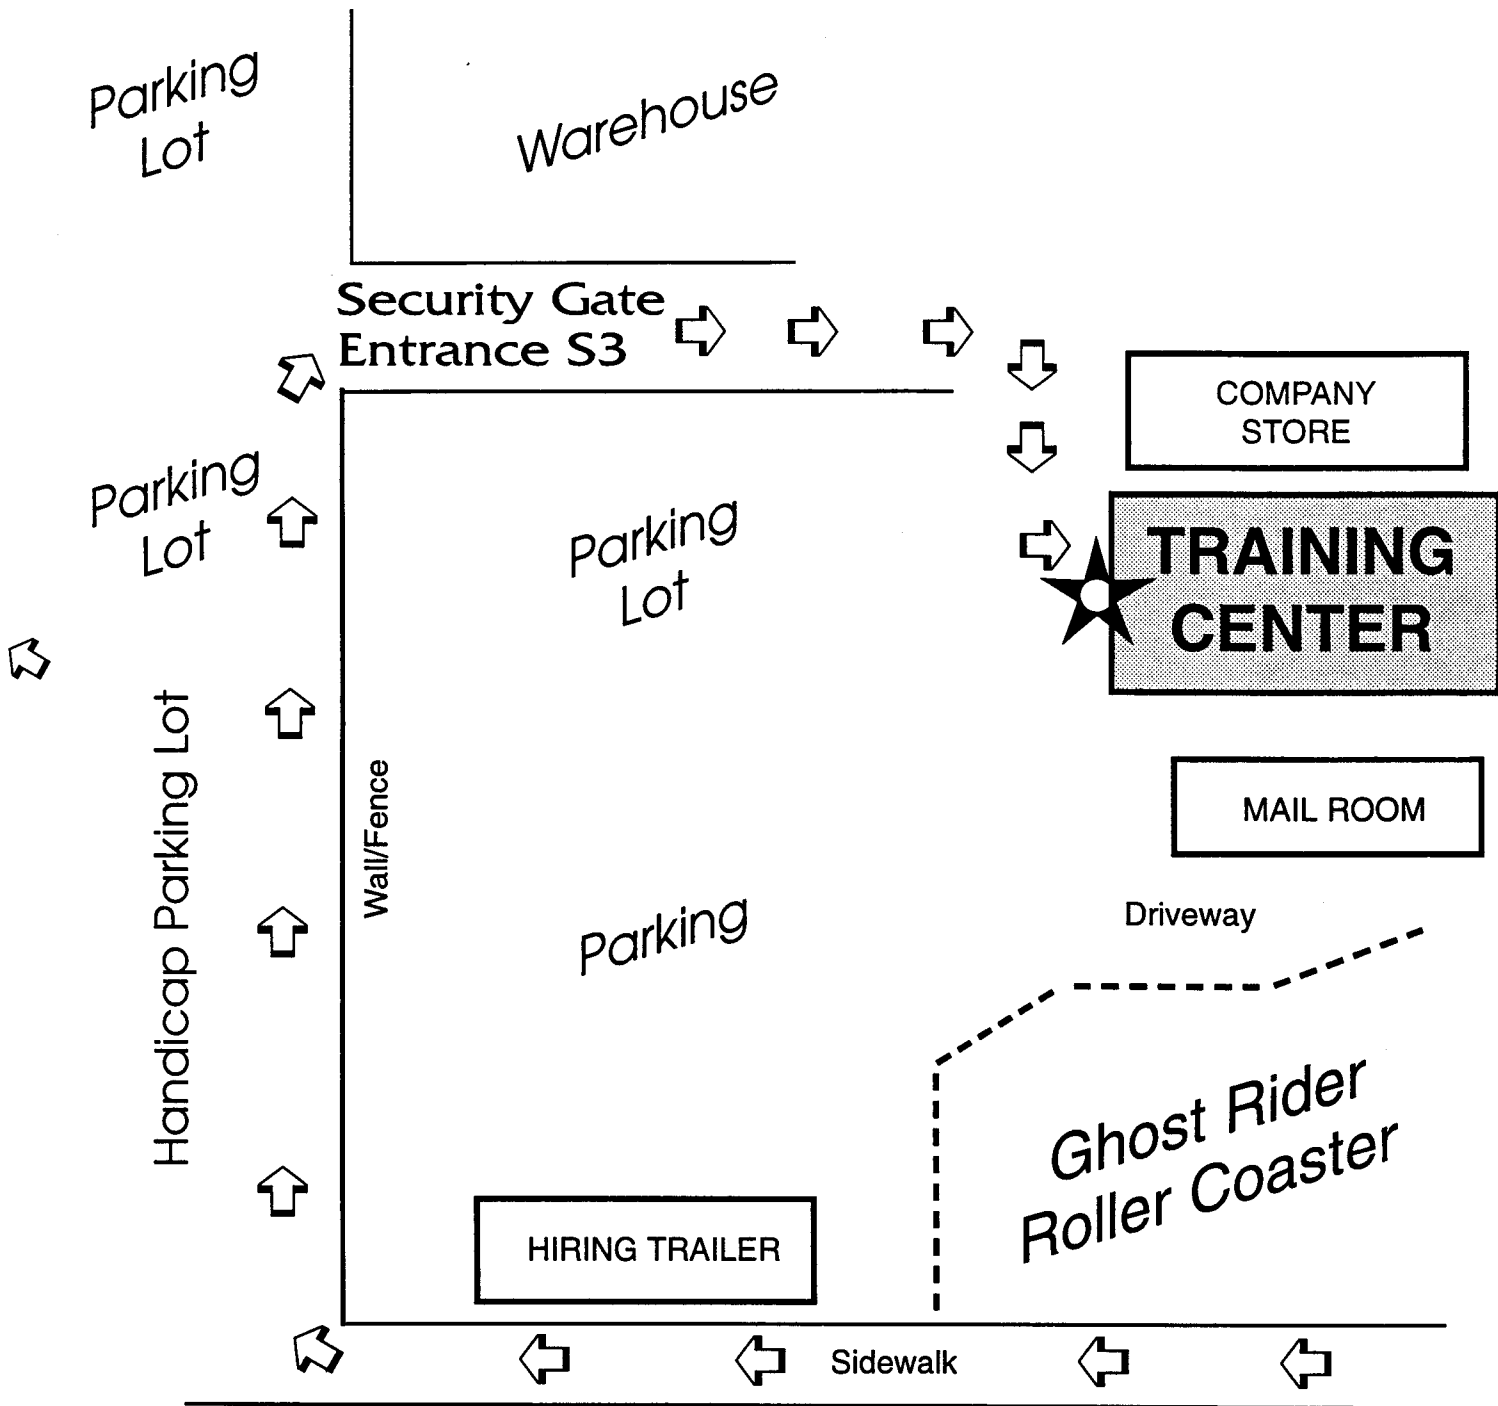

Location of KNOTT'S BERRY FARM TRAINING CENTER

GRAND AVE.

Parking information: As students drive down Grand Avenue, they should ask the crossing guard/traffic controller to direct them to the Three-Hour Free Parking areas.

The Chicken Dinner Restaurant.

BEACH BLVD.